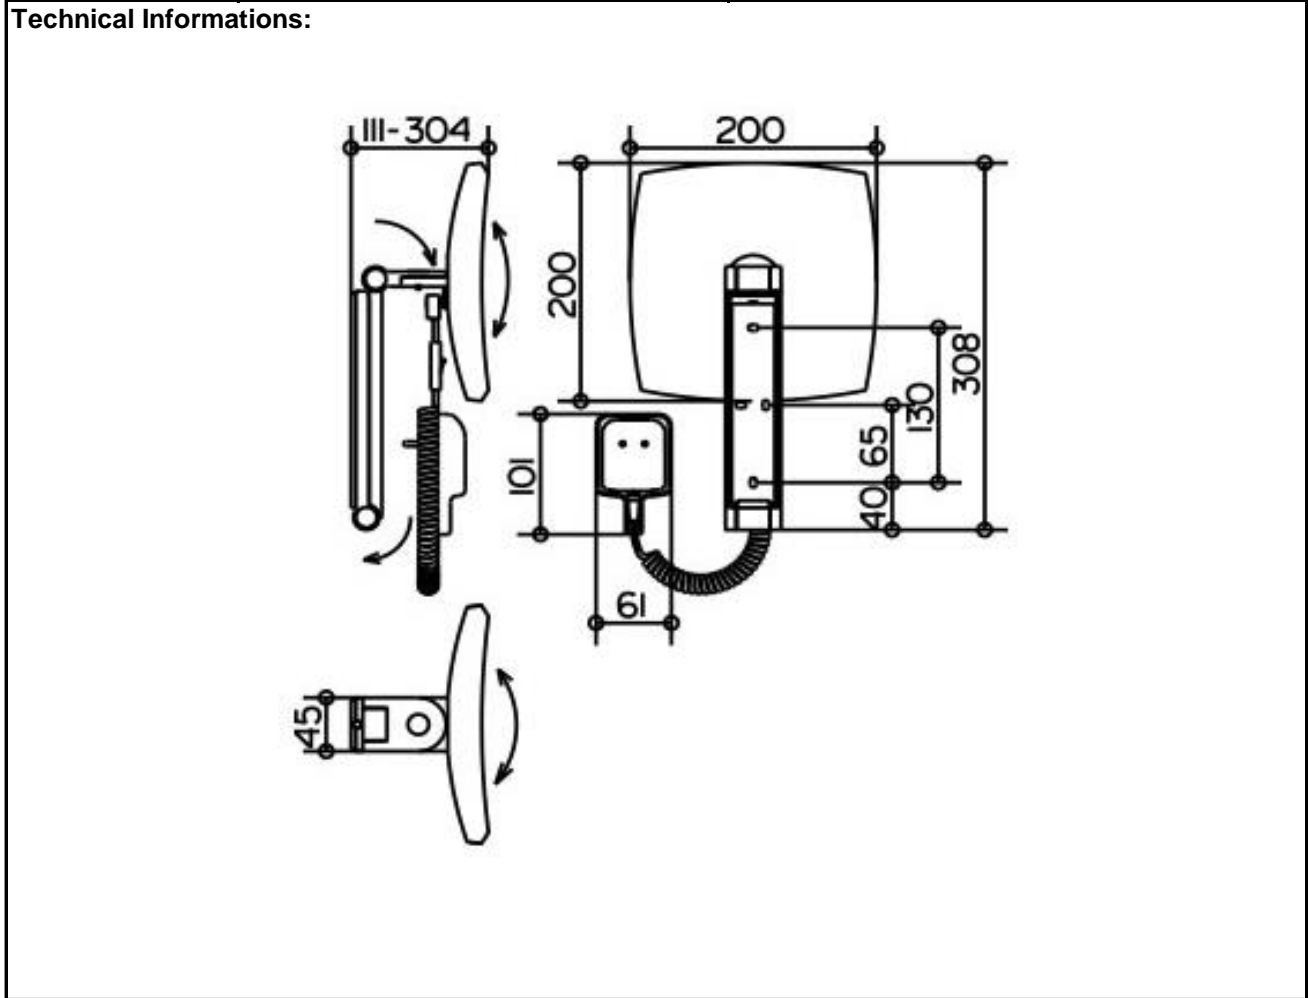

SPECIFICATION SHEET - bathroom accessories

BRAND:	KEUCO	Product Photo: 
ORIGIN:	Germany	
SERIES:	iLook_move	
PRODUCT DESCRIPTION:	Cosmetic mirror 400 x 400mm 5x magnification, cable switch operation Illuminated, 1 light color (daylight) Pivot rail adjustable in 3 dimensions	
MODEL No.	17613 019001	
FINISH/COLOUR:	Chrome-plated	
DIMENSIONS:	200mm x 200mm x 308mm	
OPTIONAL MATCHING PARTS:		